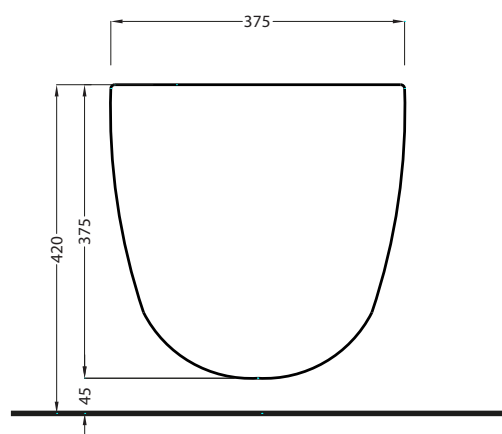

Shui Comfort - art. shcovs

wc sospeso
wall-hung wc

cielo
handmade in Italy

PESO NETTO/NET WEIGHT: 27,15 Kg

PCS PALLET: 15
PCS PALLET CONTAINER: 20

ACCESSORI/ACCESSORIES:

CPVSHCOT - coprivaso in termoindurente/
thermosetting seat-cover

CPVSHCOTF - coprivaso in termoindurente
frizionato/Thermosetting soft close seat-cover

508 - staffa di fissaggio universale per wc e
bidet sospesi/universal fixing brackets for wall-
hung wc/bidet

PAA - protezione antiurto acustica/
acoustic protection panel

RPB - raccordo dritto a parete/straight pan
connector for wall trap

NOTE/NOTES

Il wc rispetta le normative per il risparmio idrico.

The toilet complies with the water saving regulations.

DoP No. 997.01

FINITURE

FINISHES

- Bianco/white - glossy
- Nero/black - glossy

Le Terre di Cielo

- Talco
- Pomice
- Brina
- Basalto
- Arenaria
- Avena
- Cemento
- Lavagna

Settembre 2019

FRONT

ATTENZIONE/ATTENTION:

Superfici, pesi e misure riportate possono presentare leggere differenze rispetto ai pezzi reali, in considerazione e accordo delle caratteristiche di tolleranza intrinseche del materiale ceramico e del suo processo produttivo. L'azienda si riserva di cambiare schede tecniche e caratteristiche di funzionamento degli articoli in ogni momento e senza necessità di preavviso.

ATTENZIONE/ATTENTION: