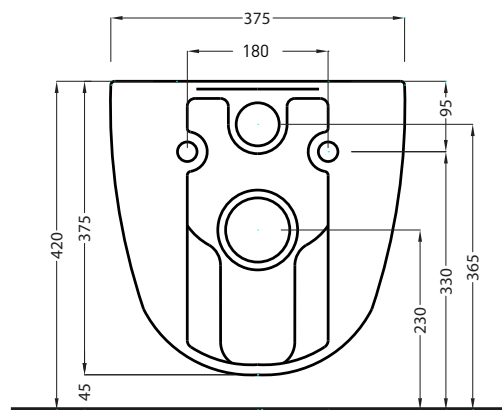

BACK

ATTENZIONE/ATTENTION:

Superfici, pesi e misure riportate possono presentare leggere differenze rispetto ai pezzi reali, in considerazione e accordo delle caratteristiche di tolleranza intrinseche del materiale ceramico e del suo processo produttivo. L'azienda si riserva di cambiare schede tecniche e caratteristiche di funzionamento degli articoli in ogni momento e senza necessità di preavviso.

ATTENZIONE/ATTENTION: