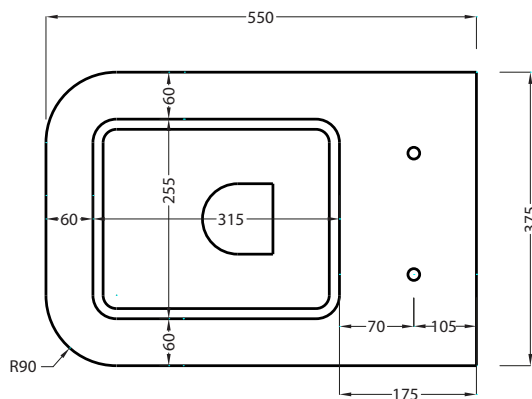

Shui Comfort - art. shcovs

wc sospeso
wall-hung wc

cielo
handmade in Italy

PESO NETTO/NET WEIGHT: 27,15 Kg

PCS PALLET: 15
PCS PALLET CONTAINER: 20

ACCESSORI/ACCESSORIES:

CPVSHCOT - coprivaso in termoindurente/
thermosetting seat-cover

CPVSHCOTF - coprivaso in termoindurente
frizionato/Thermosetting soft close seat-cover

508 - staffa di fissaggio universale per wc e
bidet sospesi/universal fixing brackets for wall-
hung wc/bidet

PAA - protezione antiurto acustica/
acoustic protection panel

RPB - raccordo dritto a parete/straight pan
connector for wall trap

NOTE/NOTES

Il wc rispetta le normative per il risparmio idrico.

The toilet complies with the water saving regulations.

DoP No. 997.01

FINITURE

FINISHES

- Bianco/white - glossy
- Nero/black - glossy

Le Terre di Cielo

- Talco
- Pomice
- Brina
- Basalto
- Arenaria
- Avena
- Cemento
- Lavagna

Settembre 2019

TOP

ATTENZIONE/ATTENTION:

Superfici, pesi e misure riportate possono presentare leggere differenze rispetto ai pezzi reali, in considerazione e accordo delle caratteristiche di tolleranza intrinseche del materiale ceramico e del suo processo produttivo. L'azienda si riserva di cambiare schede tecniche e caratteristiche di funzionamento degli articoli in ogni momento e senza necessità di preavviso.

ATTENZIONE/ATTENTION: